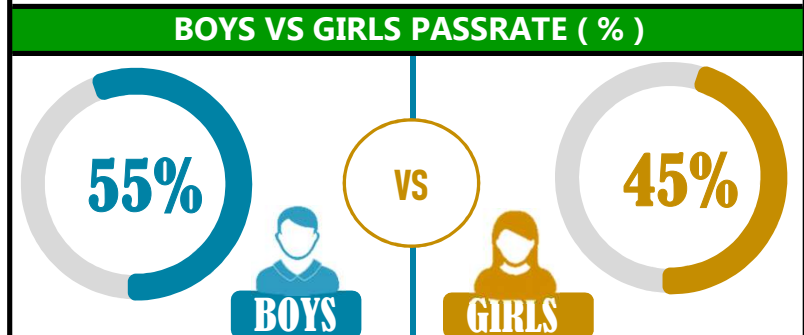

OVERALL GRADE ANALYSIS	NO.	SEATED	%
A	0	27	0%
B	11		41%
C	16		59%
D	1	1	4%
E	0		0%

OVERALL PERFORMANCE ANALYSIS		
REGISTERED	28	100%
SEATED	28	100%
ABSENTEES	0	0%
PASSED	27	96%
FAILED	1	4%