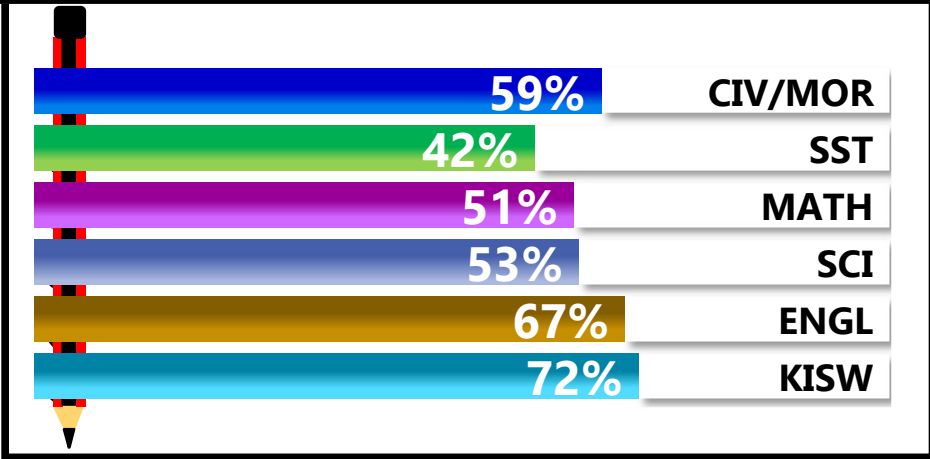

IMAM SHAFII			
REGION: MARA		SCHOOL AVERAGE	172.3	OVERALL GRADE	
DISTRICT: MUSOMA				C	
				CATEGORY	
				BELOW 40	

SUBJECT PERFORMANCE ANALYSIS

SUBJECT NAME	AVG	%	RNK
KISWAHILI	36.1	72%	1
ENGLISH	33.5	67%	2
CIVIC & MORAL	29.5	59%	3
SCIENCE	26.3	53%	4
MATHEMATICS	25.6	51%	5
SOCIAL STUDIES	21.1	42%	6
BOYS/GIRLS PASS RATE	STD	AVG	%
BOYS	15	0.55	55%
GIRLS	13	0.45	45%

GRADE ANALYSIS SUMMARY					
SUBJECT NAME/GRADE	A	B	C	D	E
MATHEMATICS	4	5	11	8	0
KISWAHILI	5	20	2	1	0
ENGLISH	5	15	7	1	0
SCIENCE	0	6	18	4	0
SOCIAL STUDIES	0	1	13	14	0
CIVIC AND MORAL	0	13	12	2	0